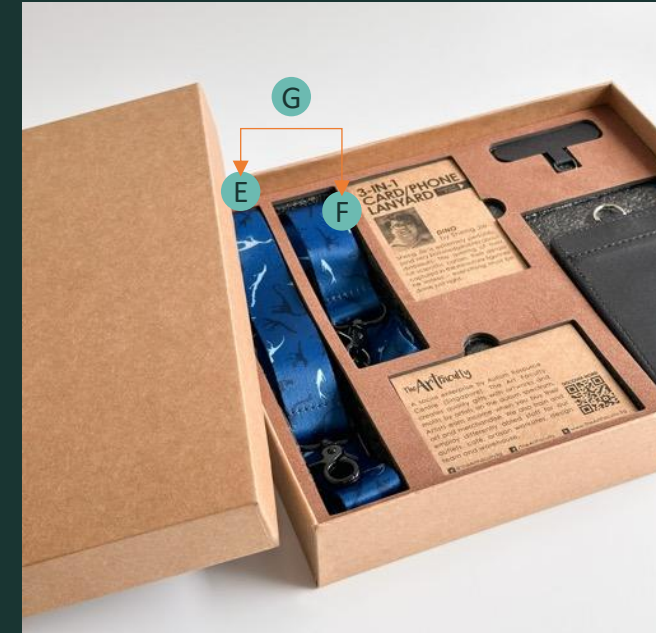

Functional Organisers

C A4-sized Multicase \$28

- Faux leather with L-shaped zip opening
- Inner soft fabric lining with 1 compartment

D PU Laptop Bag \$45

- Fits up to 16-inch laptop
- Comes with adjustable strap

Lanyard 3-in-1

3 ways to wear – \$26

E Neck Lanyard

F Wristlet

G Crossbody

- Integrated with a safety clasp, black powder coated metal clasps
- Comes with a strap card

Drinkware

Drinkware